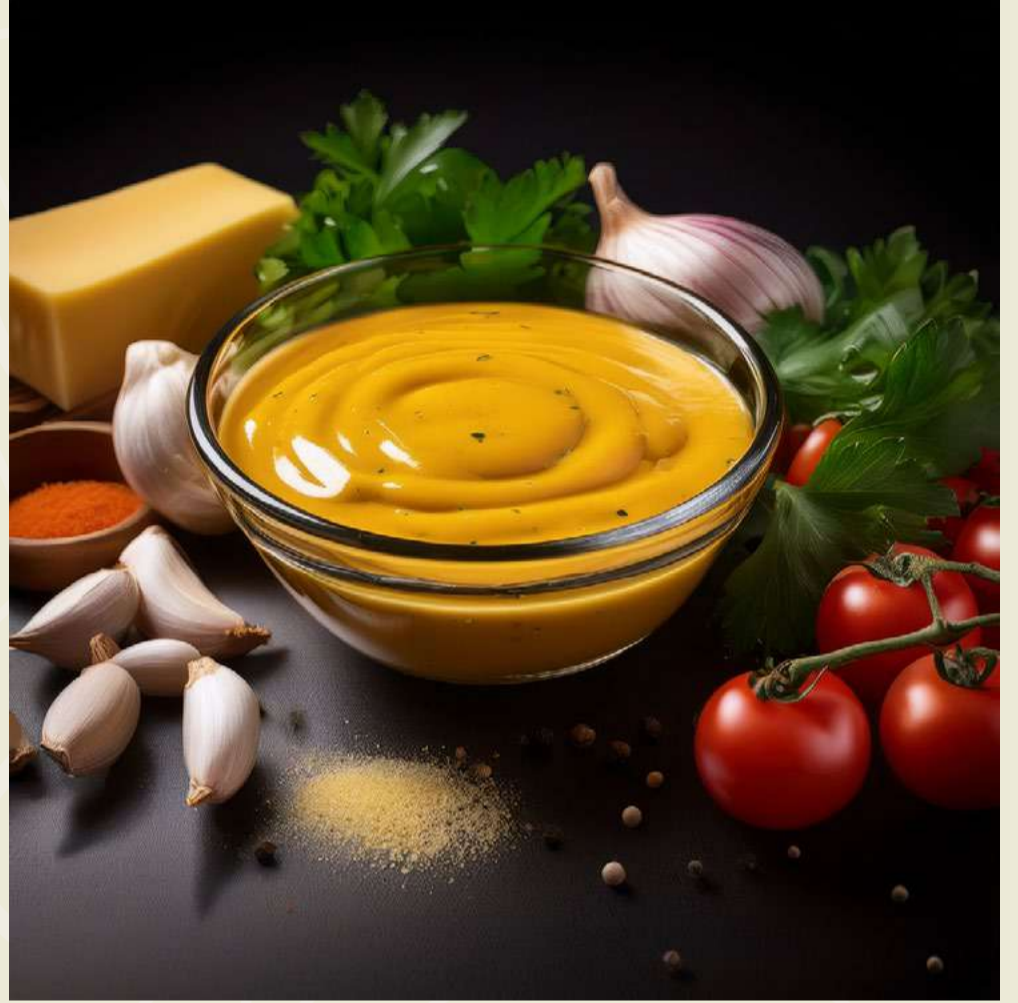

BIGGEST GROUP GIDA TUR.

Merco®

الصلصة الفرنسية: تتميز هذه الصلصة
بنكهة اللحم و نكهة الشواء التي تجعل من
كل طبق هدية للذواقين و محبي التميز بأطباق
الشواء. و هي تتفرد بمزيج عصري من محتوياتها
من التوابل الخاصة و ملمسها الذي تذوب معه
القلوب

French Sauce: This sauce features a meaty
and barbecue flavor that makes every dish a gift
for connoisseurs and lovers of unique barbecue
dishes. It is distinguished by its modern blend of
special spices and a heart-melting texture.

e

الوزن / غرام
weight / GR.

260

العدد / الكرتون
Pic / Box

24

عدد الكرتين في
الباليت
Pic of cartons in
the pallet

156

YILDIRIM / BURSA TÜRKİYE
OFFICE: +90 555 018 09 99 EMAIL: info@merco.com.tr
www.merco.com.tr .